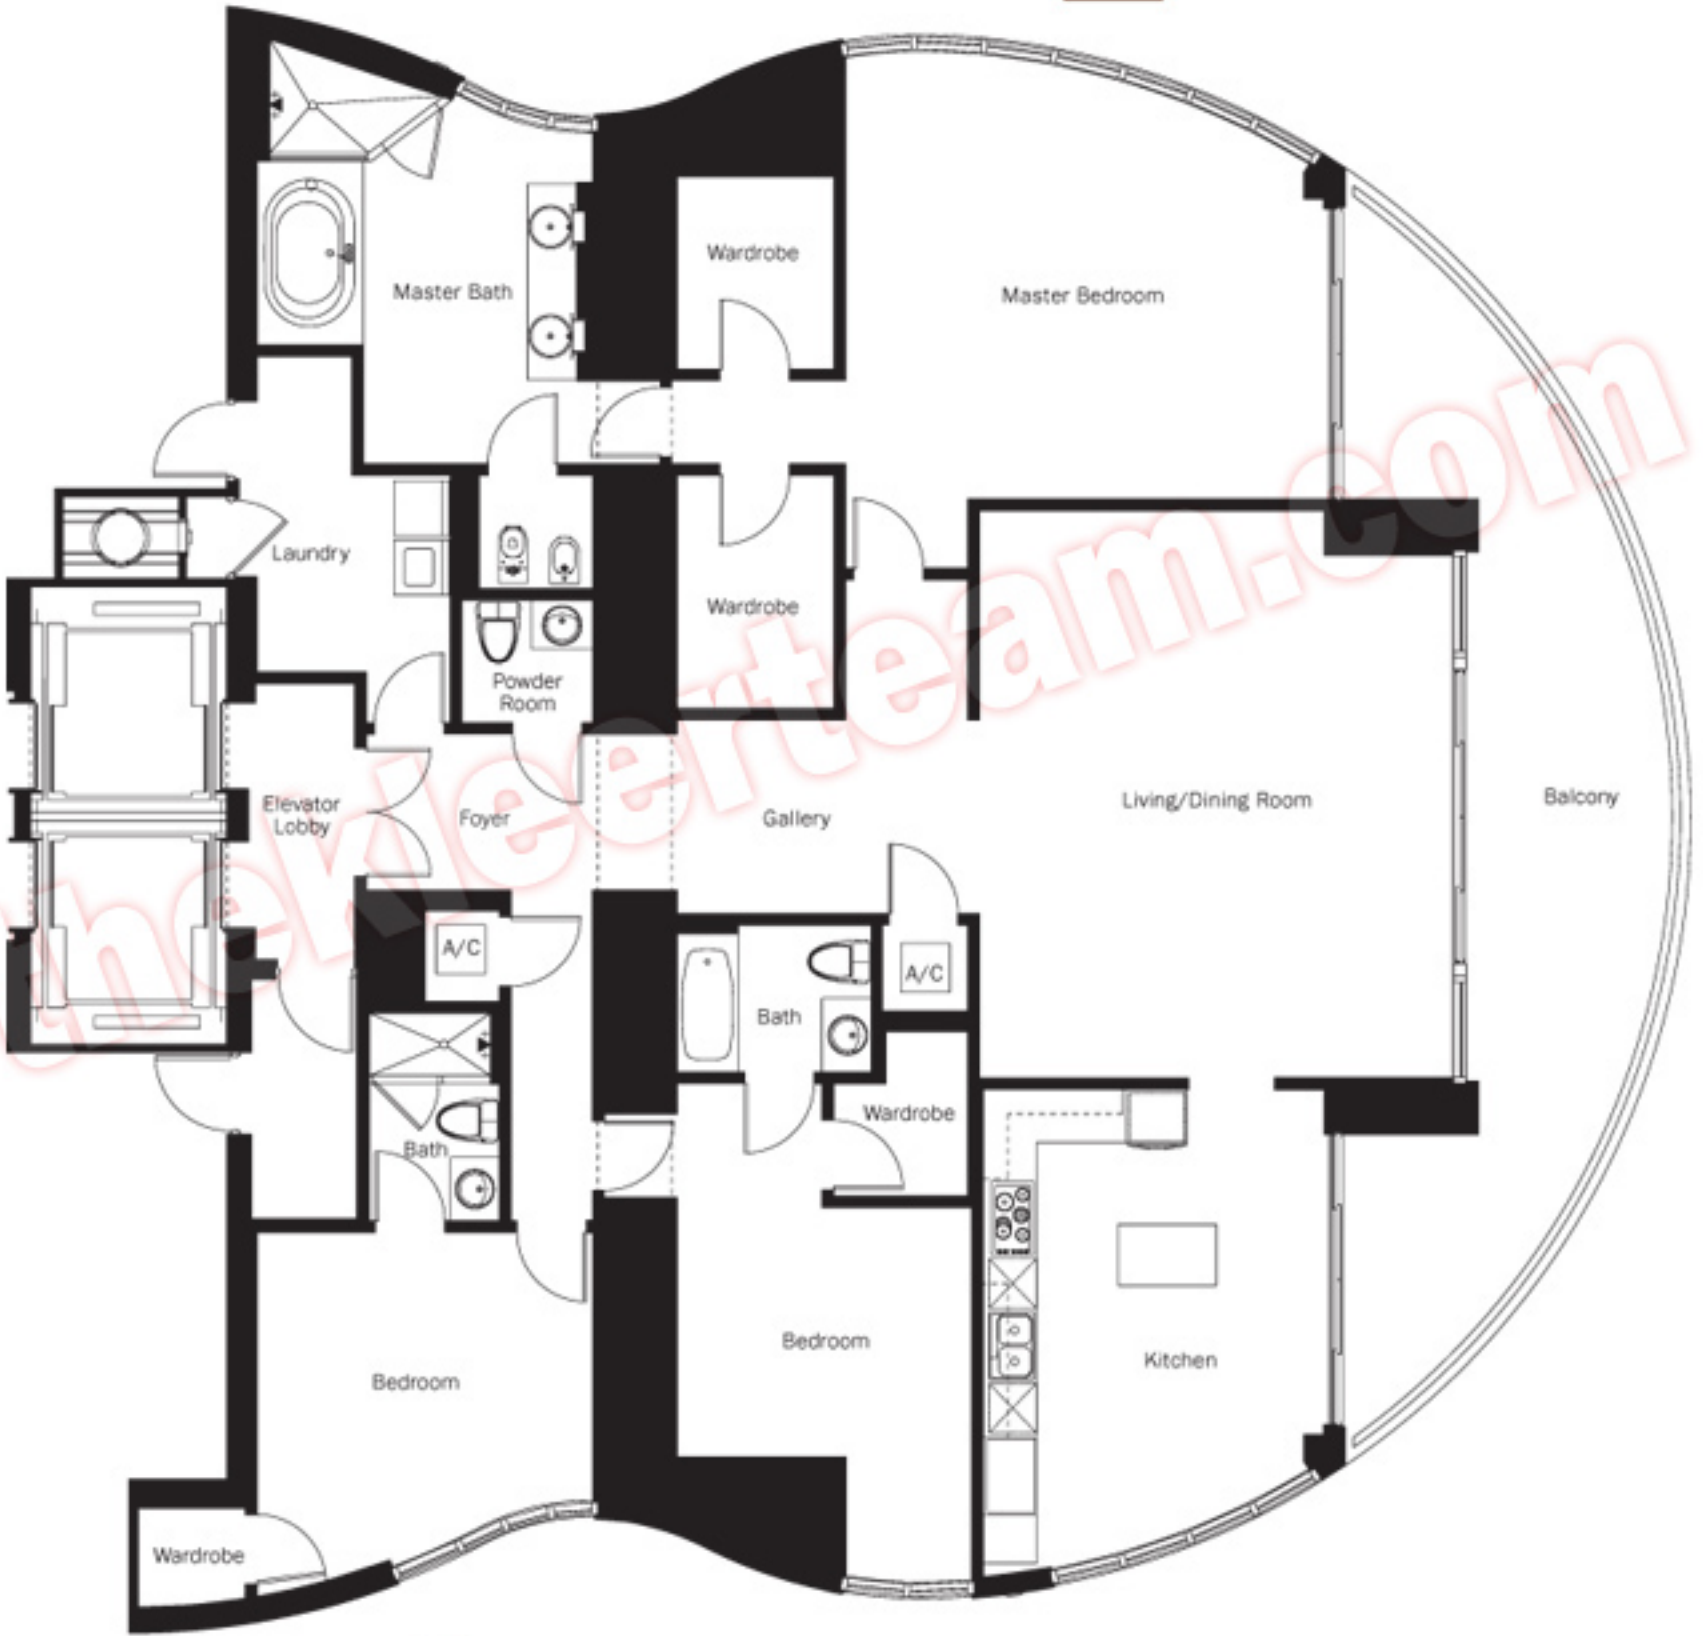

Miami Trump Towers I, II, III

FLOORPLAN A

UNIT A (Floors 5-43)

3 Bedroom 3.5 Bath

Interior Area	2,928 sq ft	272.0 m ²
Balcony Area	395 sq ft	36.7 m ²
Total	3,323 sq ft	308.7 m²