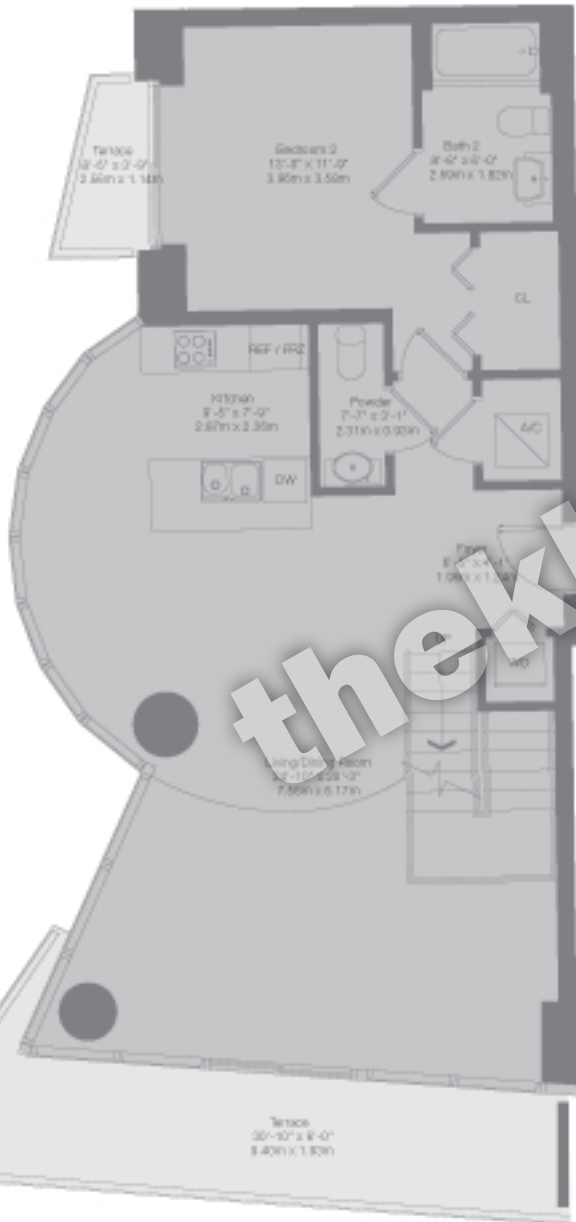

Epic Miami

thekleerteam.com

TOWNHOUSE 02
 2 Bedrooms - Den - 3.5 Baths

Interior	1,845 sq. ft.	171.41 m ²
Terrace	244 sq. ft.	22.67 m ²
Total	2,089 sq. ft.	194.07 m²

EPIC