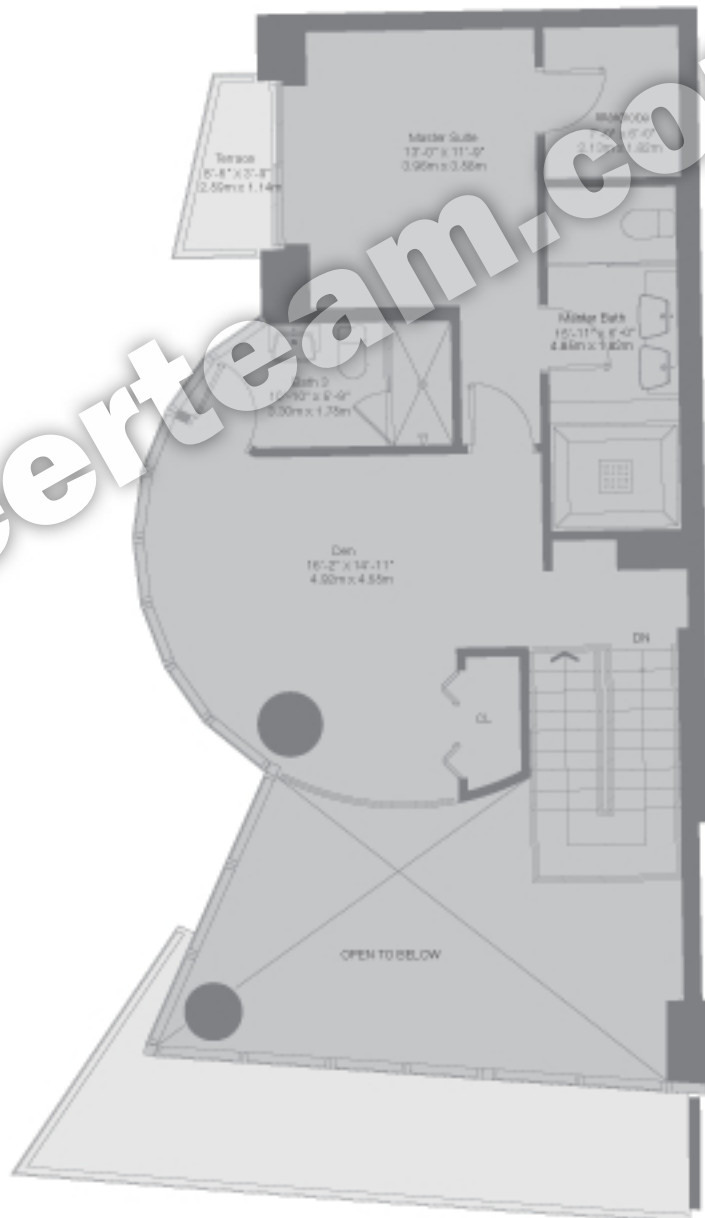

Epic Miami

thekleerteam.com

TOWNHOUSE 02
 2 Bedrooms - Den - 3.5 Baths

Interior	1,845 sq. ft.	171.41 m ²
Terrace	244 sq. ft.	22.67 m ²
Total	2,089 sq. ft.	194.07 m²

EPIC