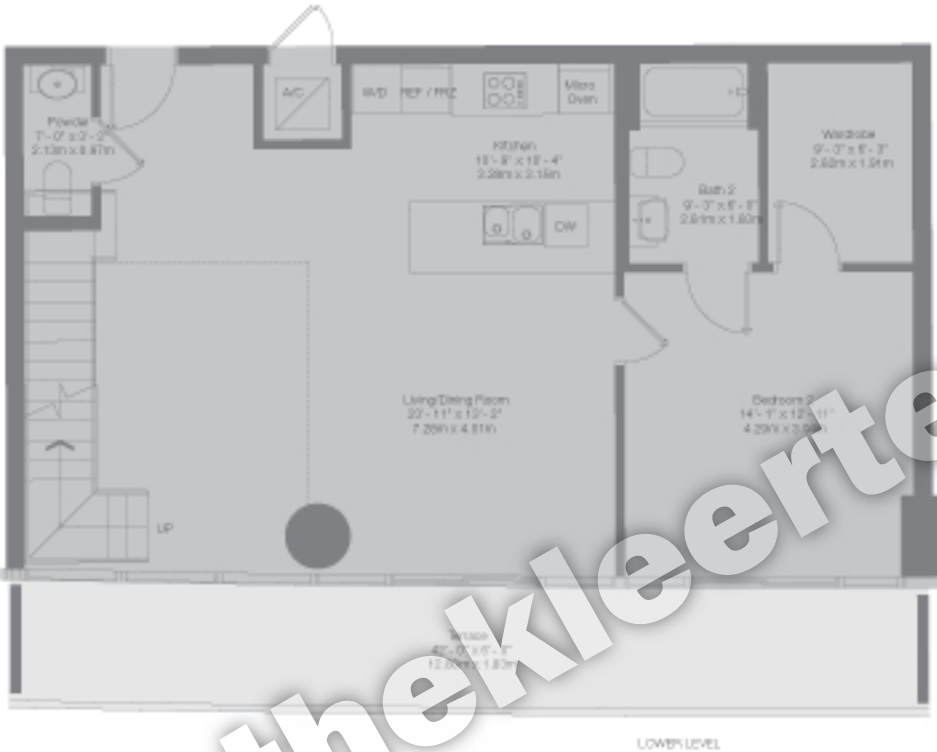

## Epic Miami

LOWER LEVEL

UPPER LEVEL

<b>TOWNHOUSE</b> <b>05</b> 2 Bedrooms - Den - 2.5 Baths	Interior	1,708 sq. ft.	158.68 m <sup>2</sup>
	Terrace	334 sq. ft.	31.03 m <sup>2</sup>
	<b>Total</b>	<b>2,042 sq. ft.</b>	<b>189.71 m<sup>2</sup></b>