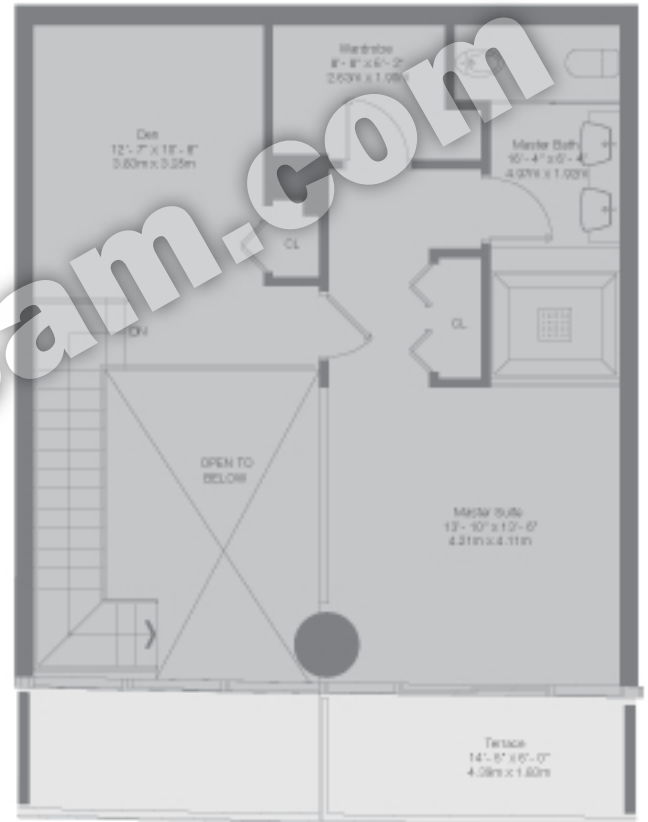

## Epic Miami

LOWER LEVEL

UPPER LEVEL

<b>TOWNHOUSE</b> <b>05</b> 2 Bedrooms - Den - 2.5 Baths	Interior	1,708 sq. ft.	158.68 m <sup>2</sup>
	Terrace	334 sq. ft.	31.03 m <sup>2</sup>
	<b>Total</b>	<b>2,042 sq. ft.</b>	<b>189.71 m<sup>2</sup></b>