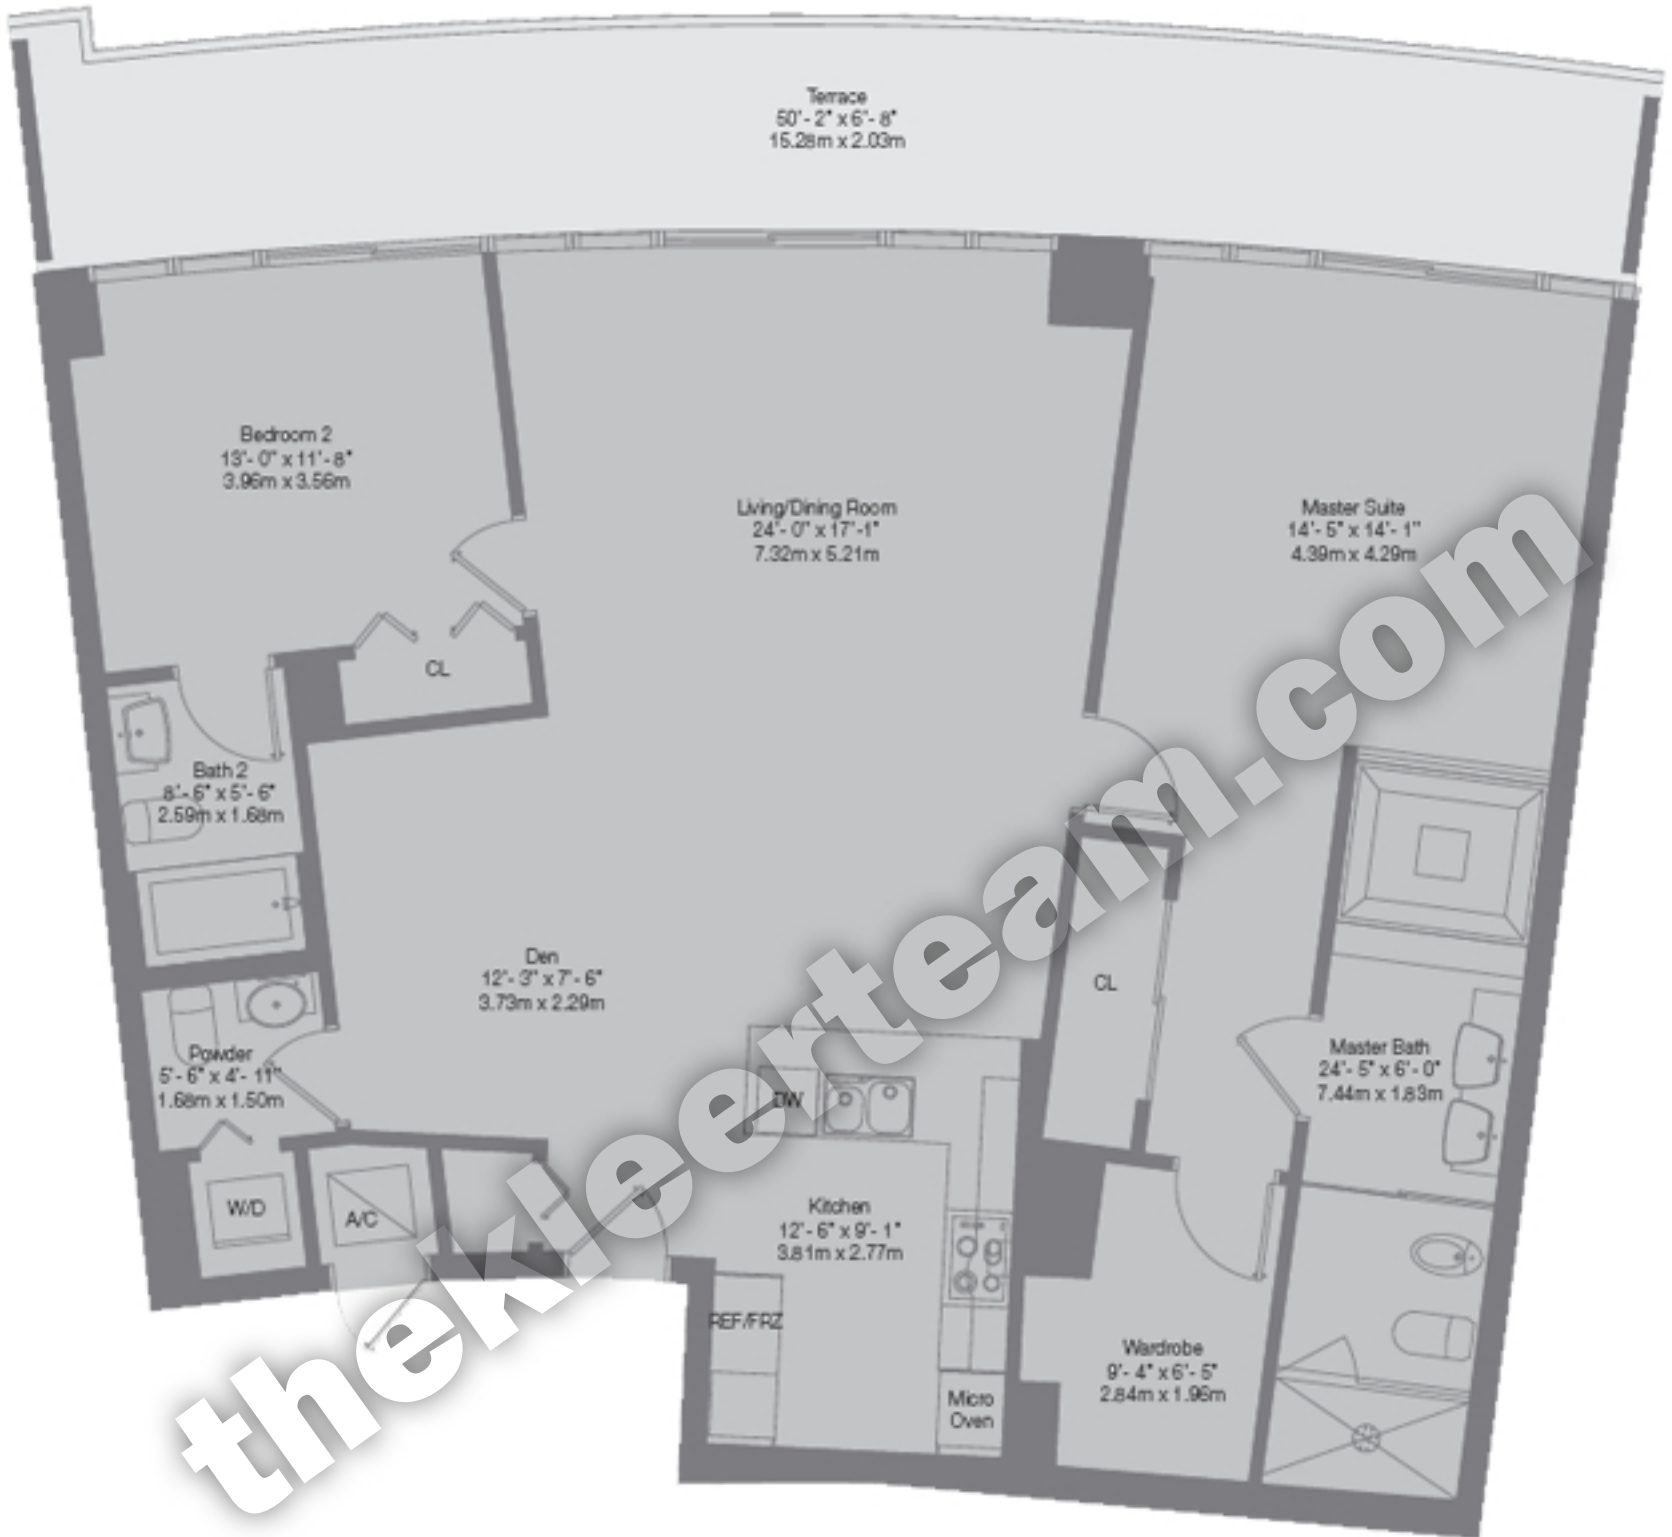

## Epic Miami

thekleerteam.com

<b>PENTHOUSE</b>			
03/04			
2 Bedrooms - Den - 2.5 Baths			
Interior	1,596 sq. ft.	148.27 m <sup>2</sup>	
Terrace	398 sq. ft.	36.98 m <sup>2</sup>	
<b>Total</b>	<b>1,994 sq. ft.</b>	<b>185.25 m<sup>2</sup></b>	