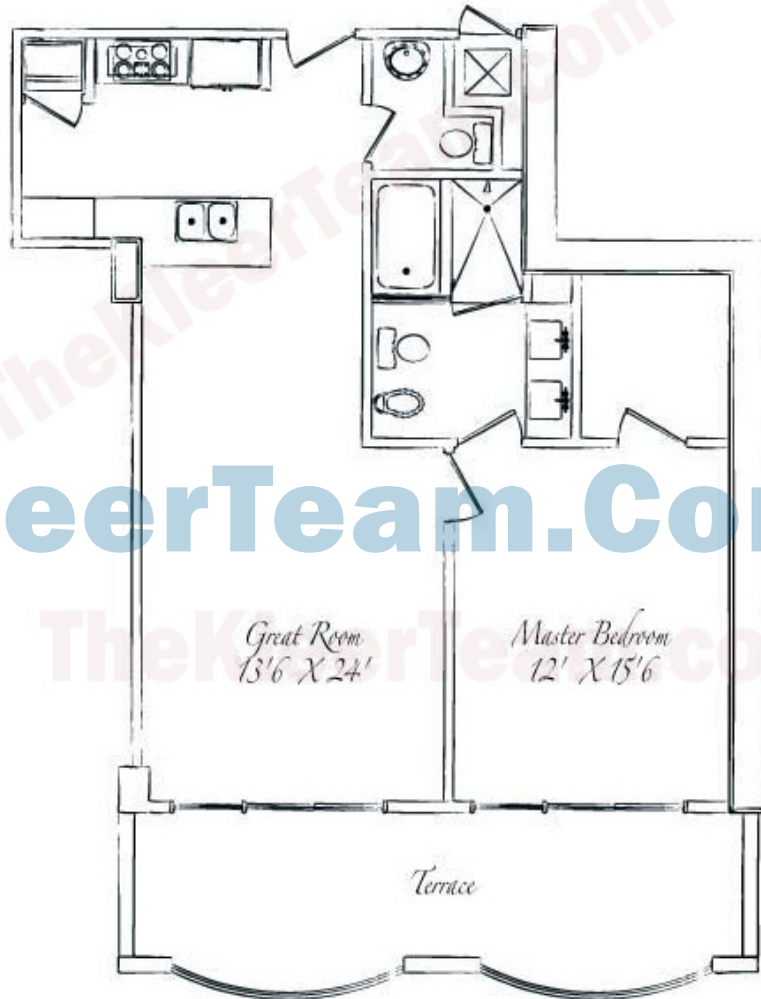

G

1 Bedroom - 1.5 Bath

Living Area:
874 sq.ft. (81m²)

Terrace Area:
from 192 sq.ft. (18m²)
to 252 sq.ft. (23m²)

TheKlerTeam.Com

thekleerteam.com