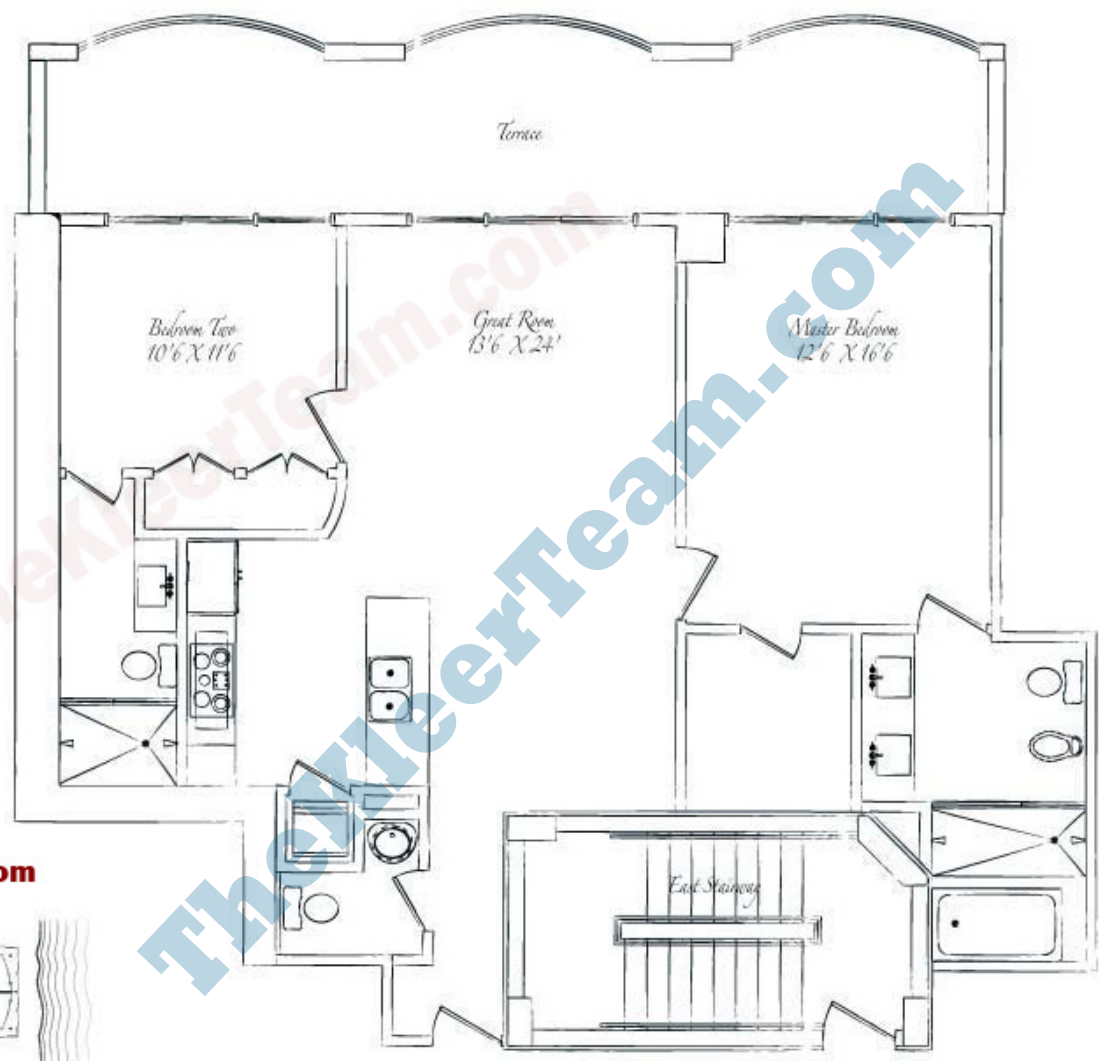

C
2 Bedroom - 2.5 Bath

Living Area:
1,158 sq.ft. (108m²)

Terrace Area:
from 288 sq.ft. (27m²)
to 379 sq.ft. (35m²)

thekleerteam.com