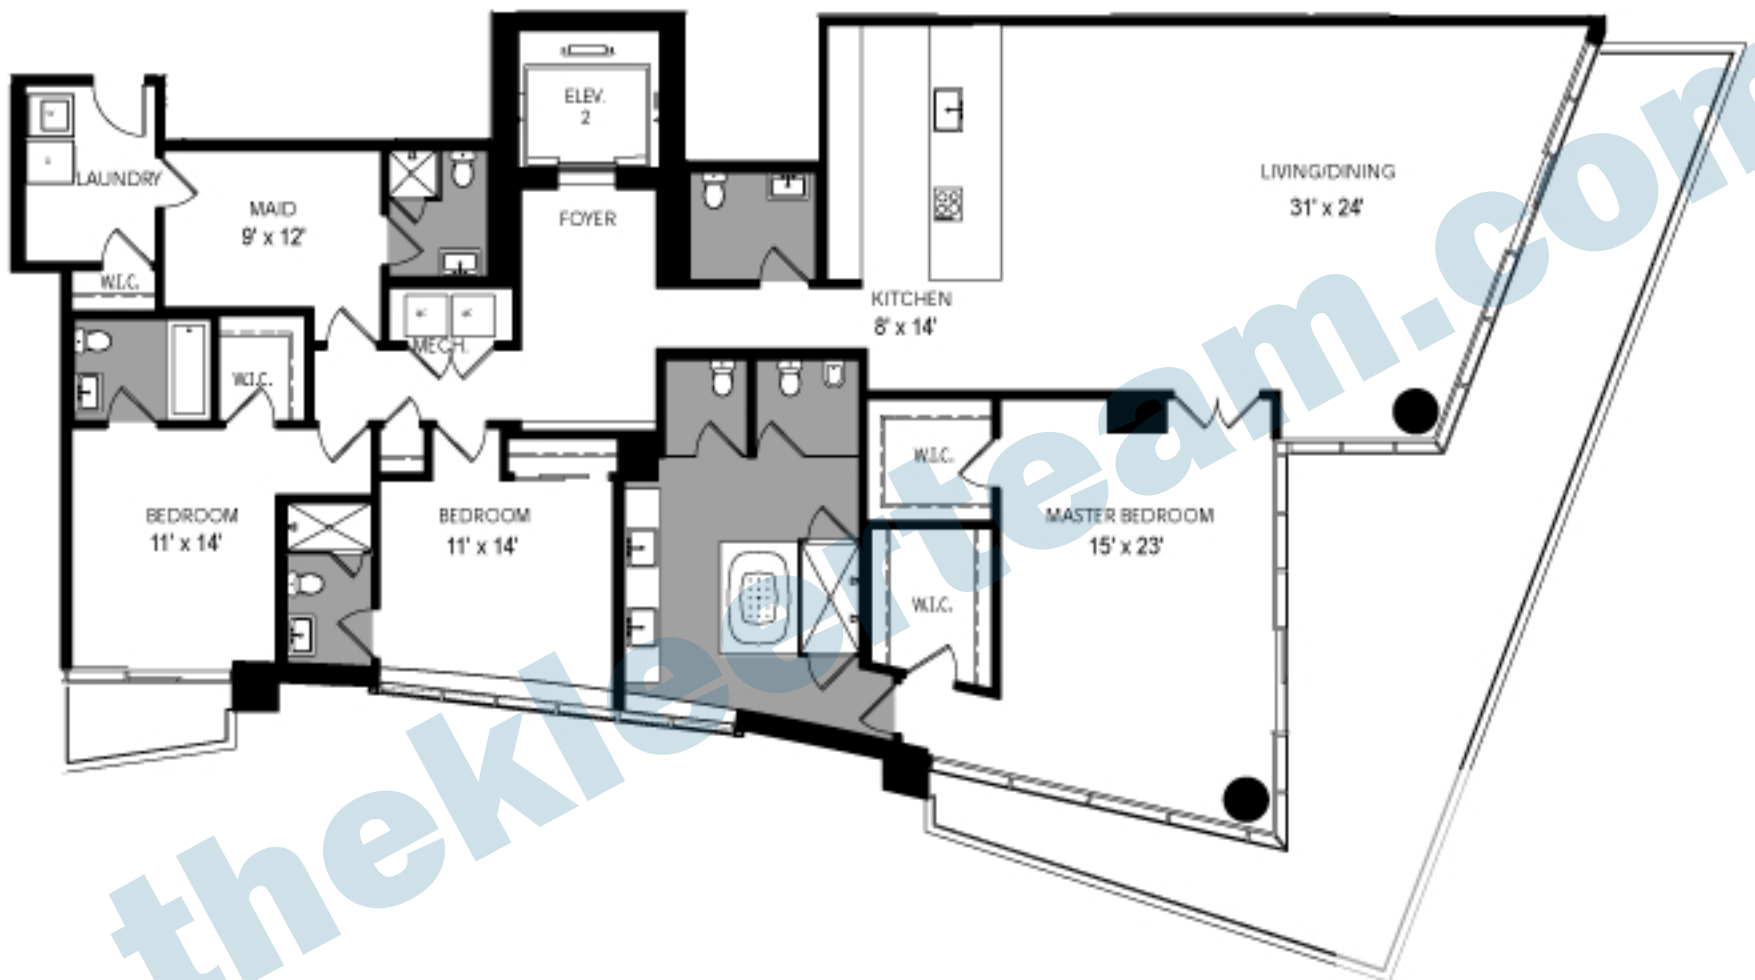

CIPRIANI CLUB RESIDENCES

3 Bedroom / 4.5 Bath

Residence 2 - Ocean Level
 Floors 5-16

3082 SF	286 SM	INTERIOR
709 SF	66 SM	TERRACE
3791 SF	352 SM	TOTAL LIVING