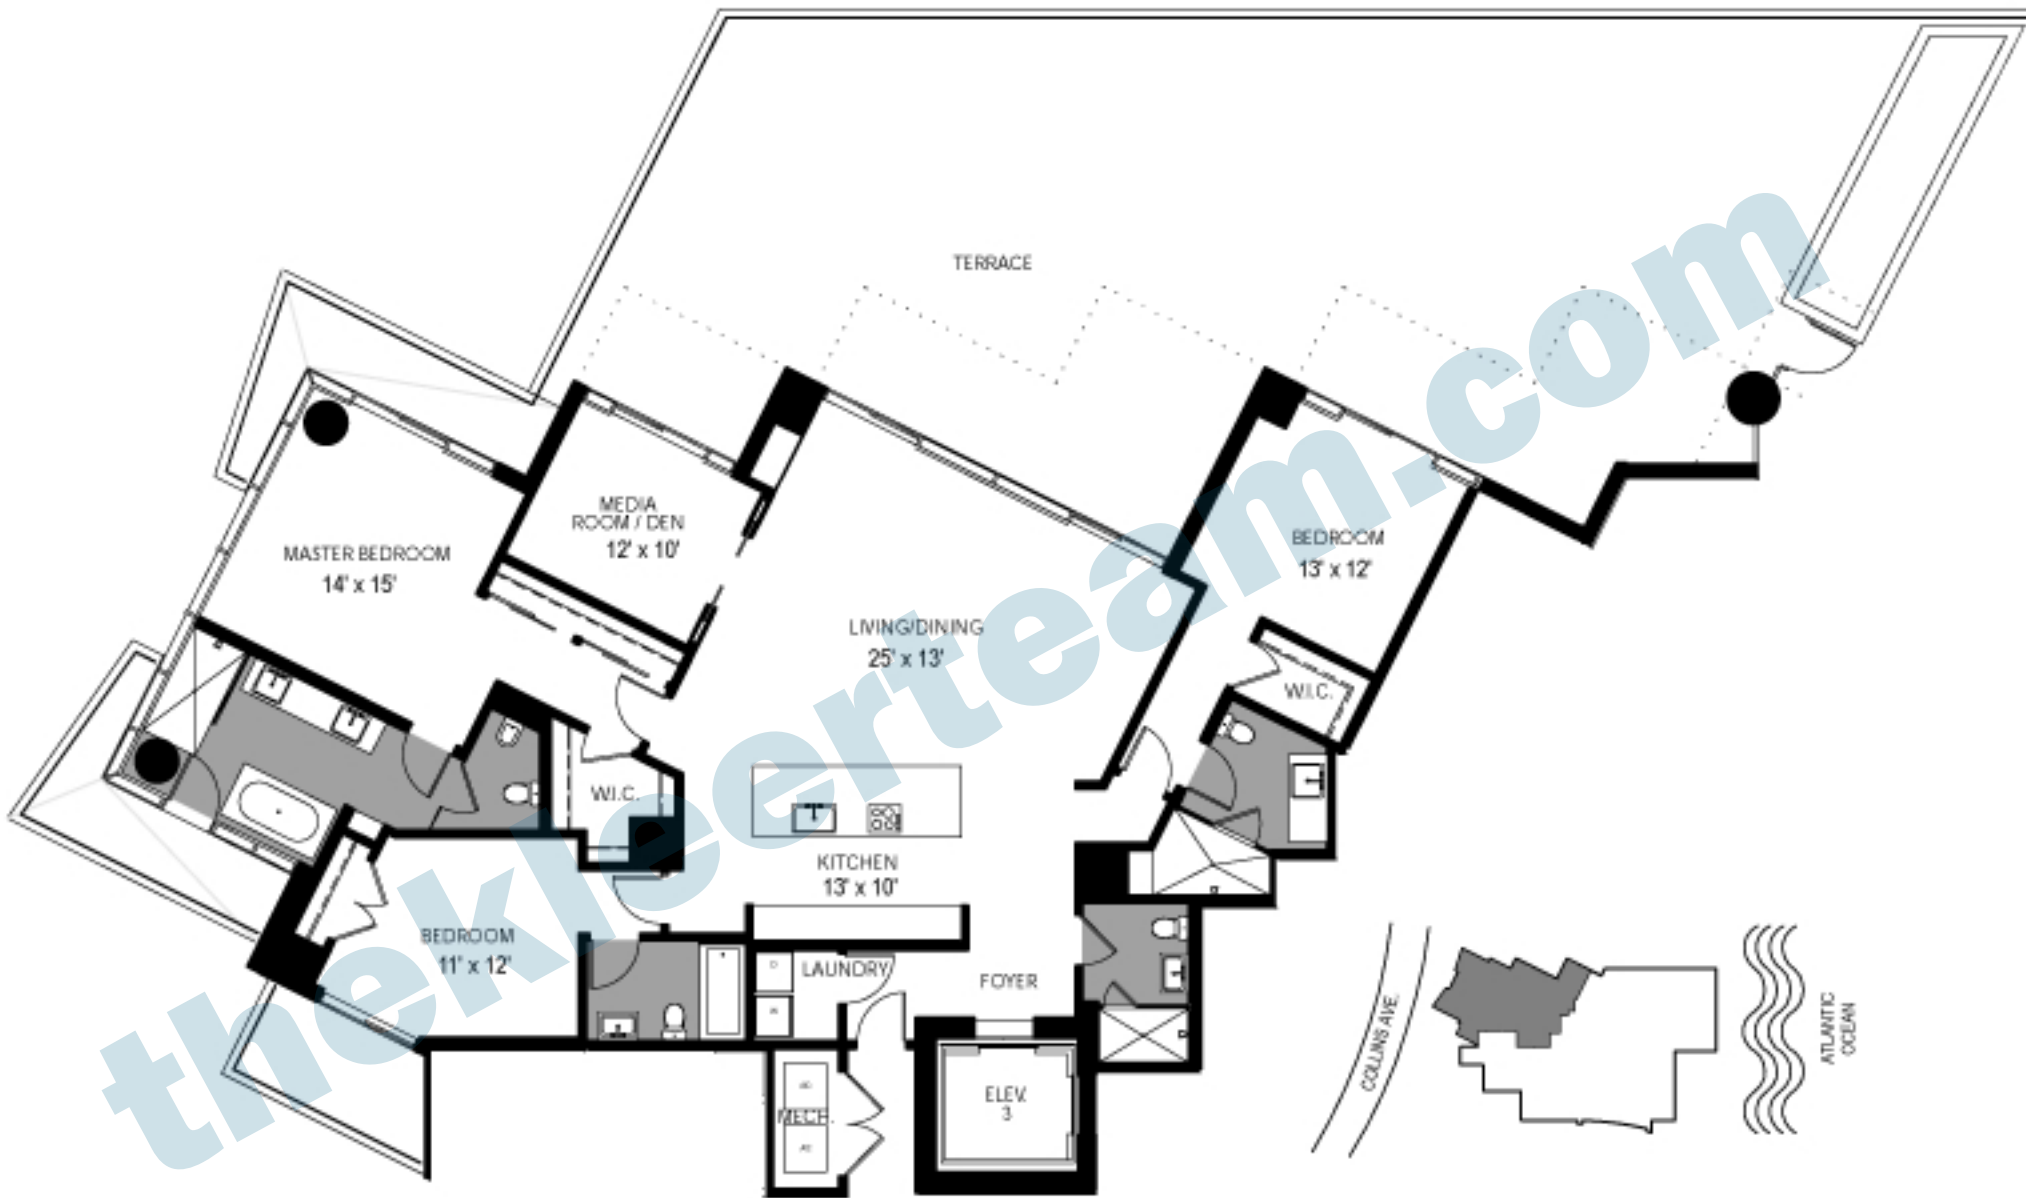

CIPRIANI CLUB RESIDENCES

3 Bedroom / 4 Bath

Residence 4 - Terrace Level
 Floor 4

2400 SF	223 SM	INTERIOR
2097 SF	194 SM	TERRACE
4497 SF	417 SM	TOTAL LIVING