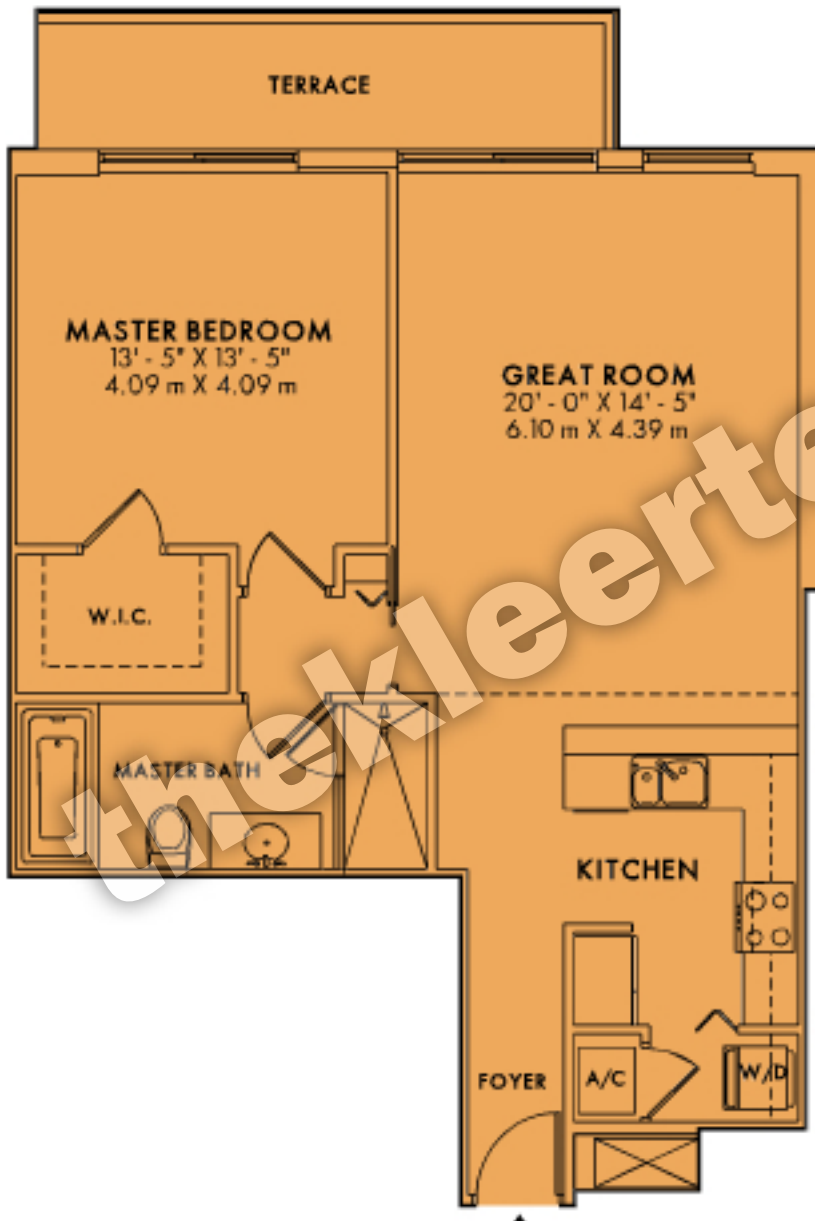

Everglades on the Bay

South Tower

Tower Level 09-27

1 Bed / 1 Bath

Model:	4, 4R
Line:	04, 07
AC:	881 FT ² / 81.85 M ²
Terrace:	104 FT ² / 9.66 M ²
Total:	985 FT² / 91.51 M²