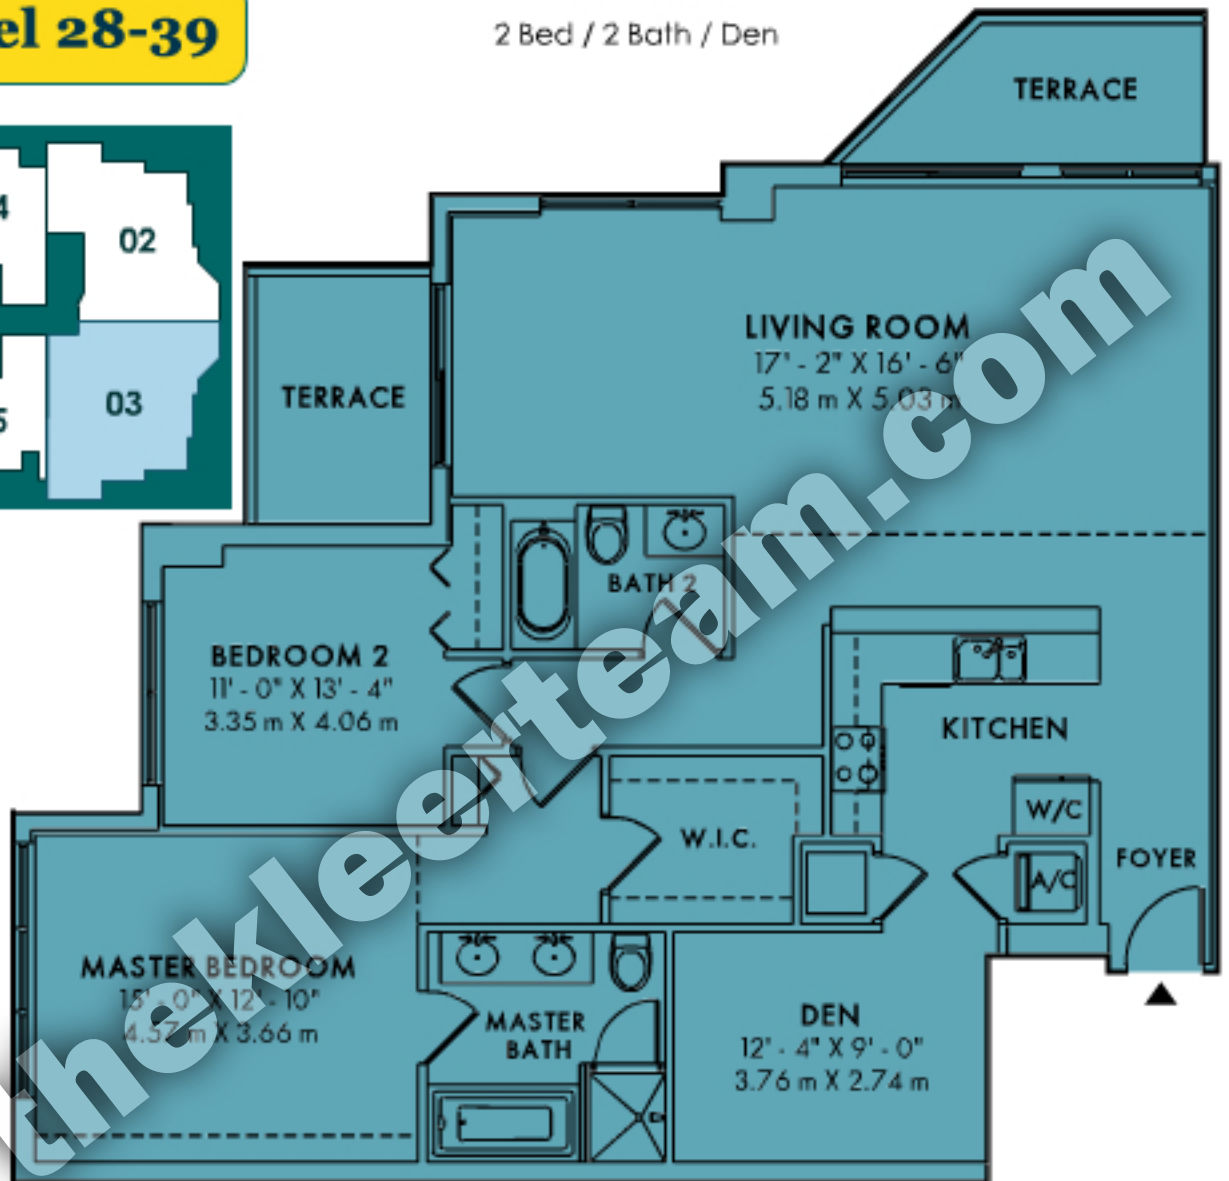

The Kleer Team

The Kleer Team
www.thekleerteam.com
info@thekleerteam.com
phone:(305)604-5554

Everglades on the Bay

South Tower

Tower Level 28-39

2 Bed / 2 Bath / Den

Model:	6, 6R
Line:	03, 09
AC:	1,515 FT ² / 140.75 M ²
Terrace:	147 FT ² / 13.66 M ²
Total:	1,662 FT ² / 154.41 M ²