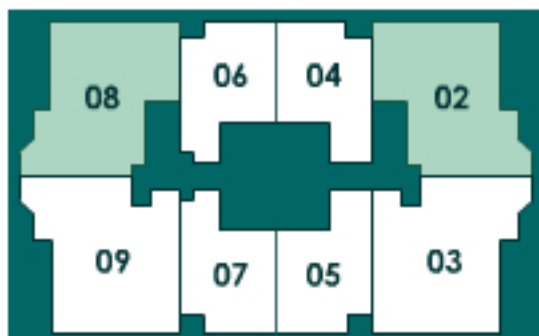

The Klear Team

The Klear Team
www.thekleerteam.com
info@thekleerteam.com
phone:[305]-604-5554

Everglades on the Bay

North Tower

Level 28-39

2 Bedroom
2 Bath

Model:	5, 5R
Line:	02, 08
AC:	1,357 FT ² / 126.07 M ²
Terrace:	370 FT ² / 34.37 M ²
Total:	1,727 FT² / 160.44 M²