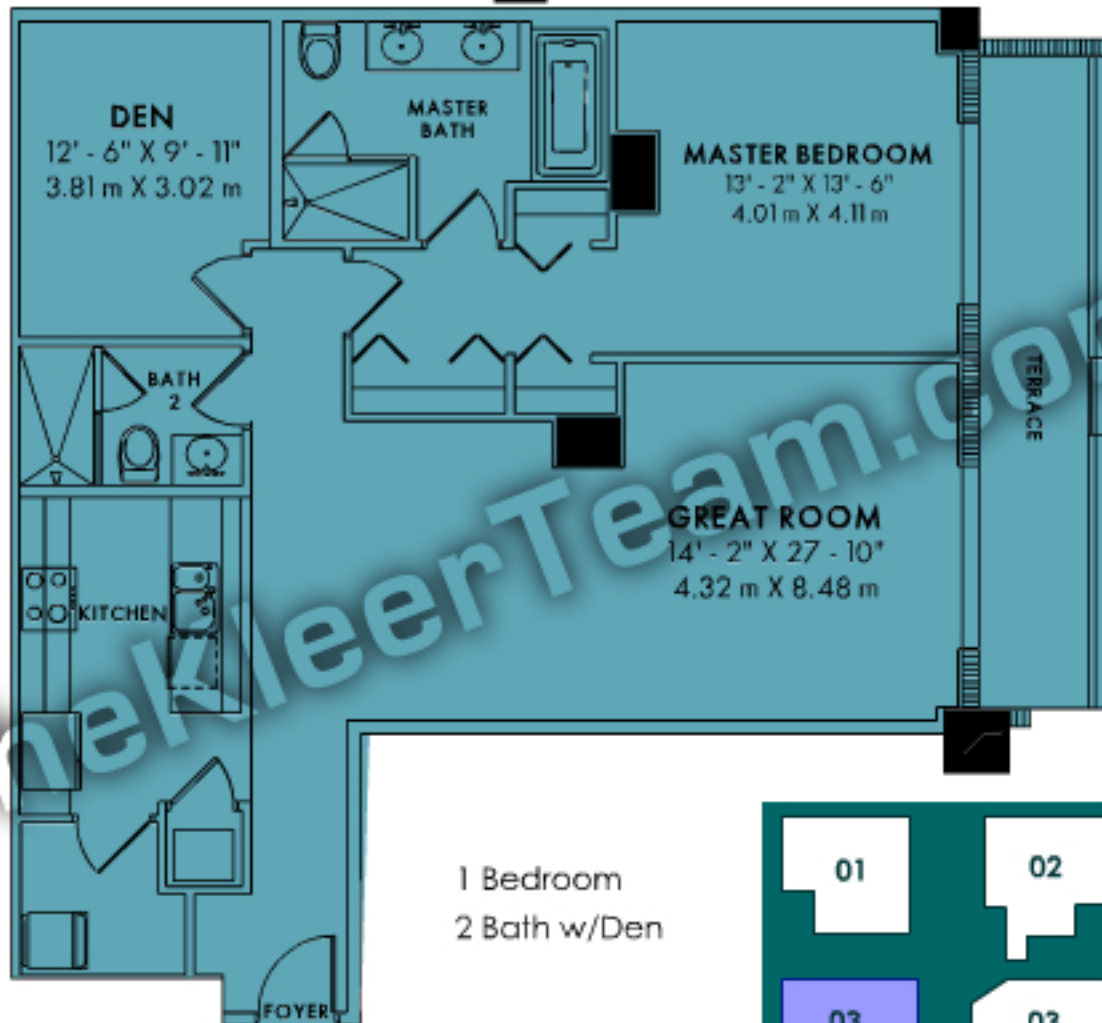

## Everglades on the Bay

Model:	3G
Line:	03
AC:	1,248 FT <sup>2</sup> / 115.94 M <sup>2</sup>
Terrace:	132 FT <sup>2</sup> / 12.26 M <sup>2</sup>
Total:	1,380 FT <sup>2</sup> / 128.2 M <sup>2</sup>

**North Tower**

**Levels 02-07**

1 Bedroom  
2 Bath w/Den