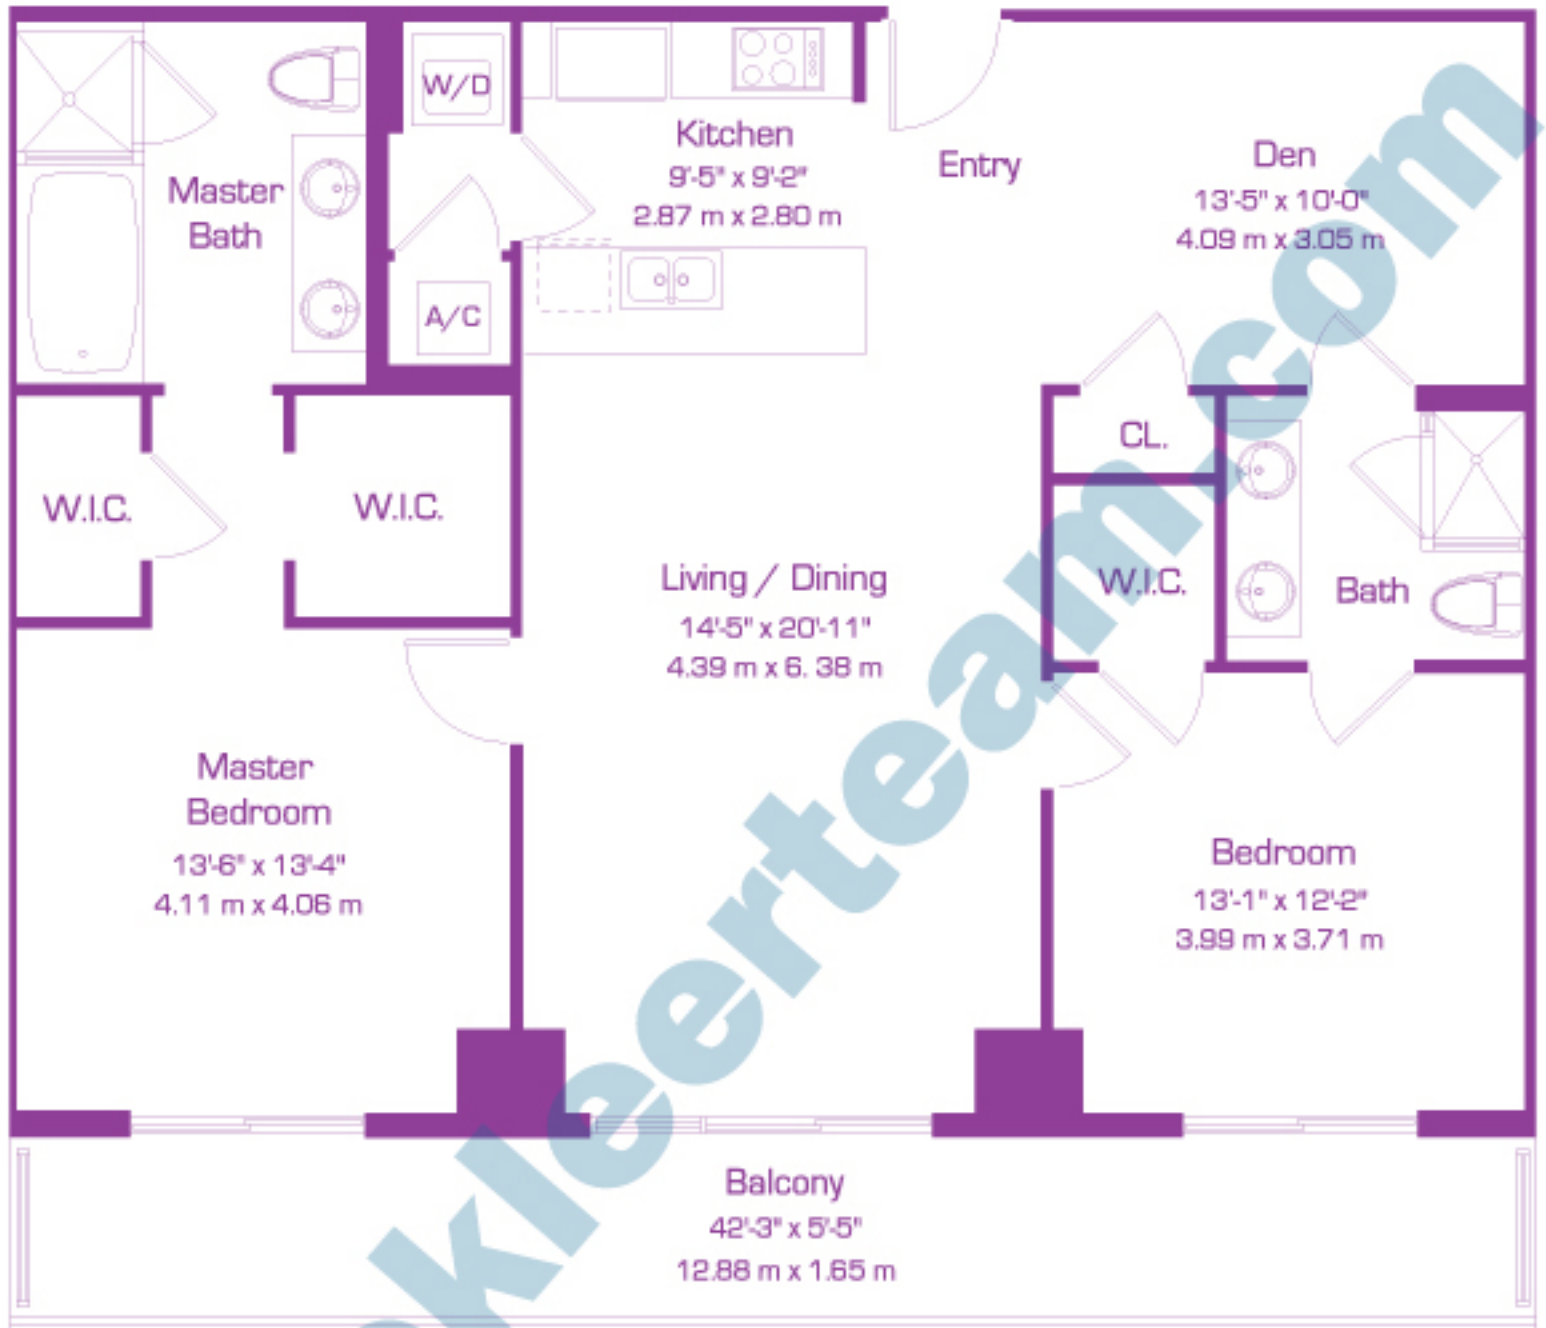

## 50 Biscayne

thekleerteam.com

<b>UNIT F</b>	Interior: 1,322 sf / 122.81 m <sup>2</sup>	<b>TOTAL:</b> 1,553 sf / 144.27 m <sup>2</sup>	<b>50</b> BISCAYNE
2 Bedrooms, 2 Baths + Den	Balcony: 231 sf / 21.48 m <sup>2</sup>	Scale: 1" = 1/4"	