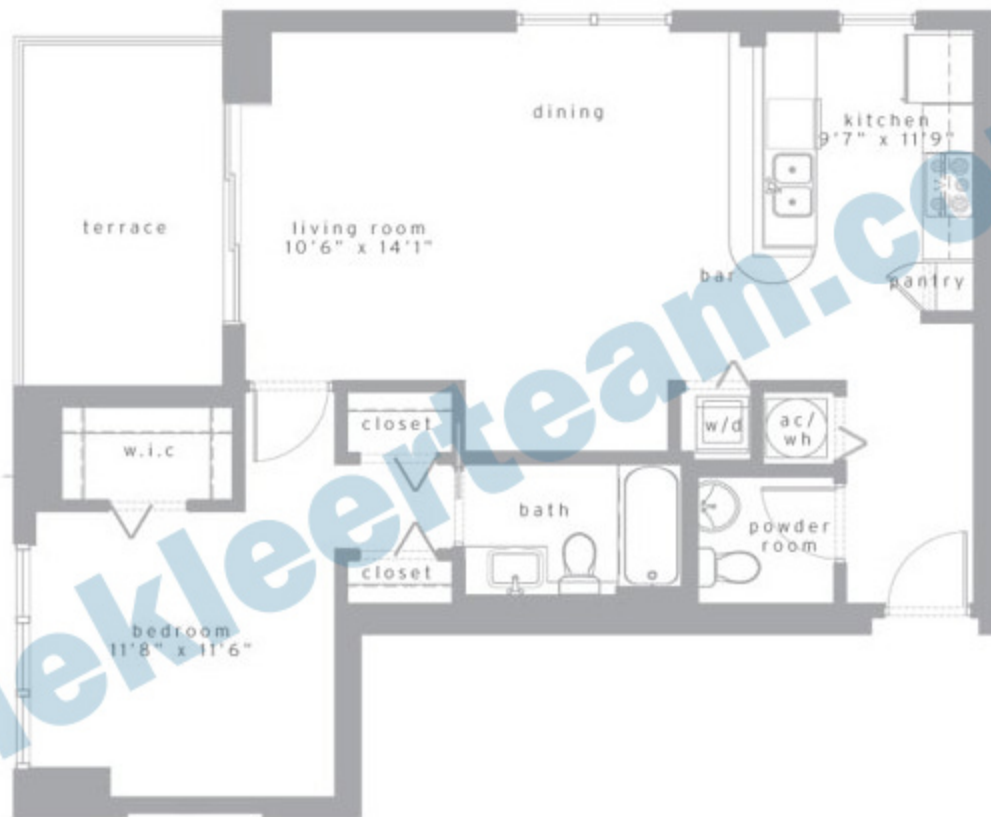

Met 1 Miami

met 1
MIAMI

tower residences

tower residences
unit c
1 bed & 1-1/2 bath

residence	897 sq.ft.	83.3 m ²
terrace	120 sq.ft.	11.2 m ²
total	1017 sq.ft.	94.5 m²