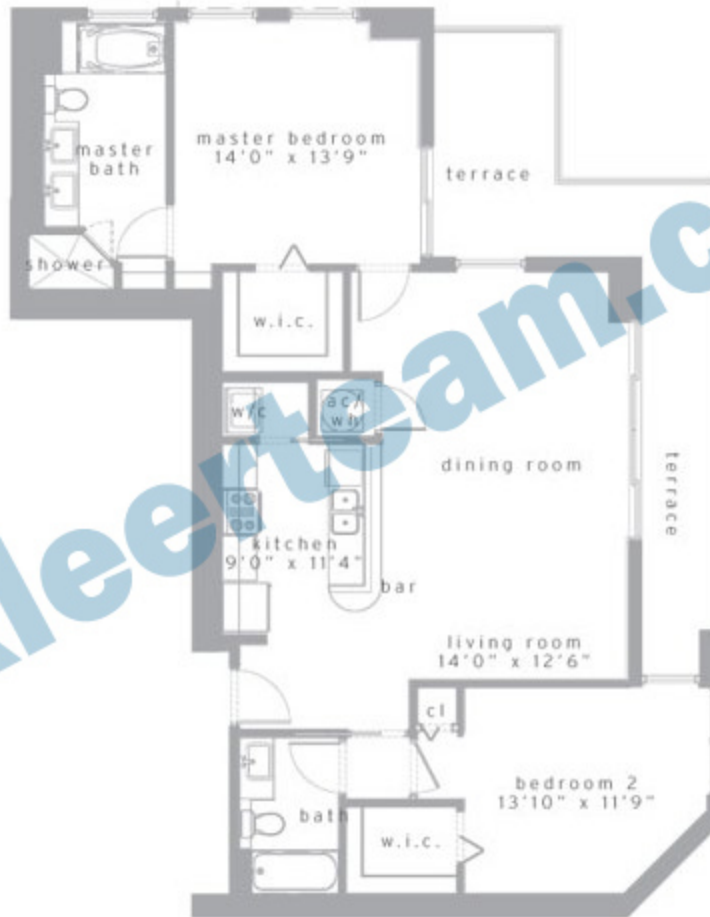

Met 1 Miami

met1
 MIAMI

tower residences

tower residences
unit h
2 bed & 2 bath

residence	1268 sq.ft.	117.8 m ²
terrace	247 sq.ft.	22.9 m ²
total	1515 sq.ft.	140.7 m²

thekleerteam.com